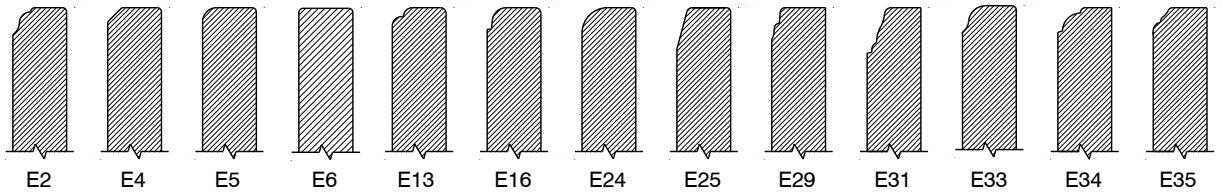

Oasis Cabinetry

BY CRESTWOOD, INC

*Thermal Hickory
Heartland Door Style
Opalescence Granite*

CRESTWOOD
SALINA, KANSAS

www.crestwood-inc.com

DOOR STYLES

DOOR AND DRAWER FRONT OPTIONAL EDGE PROFILES:

BELMONT
Available in Cypress, Teak,
Thermal Oak and Thermal Hickory