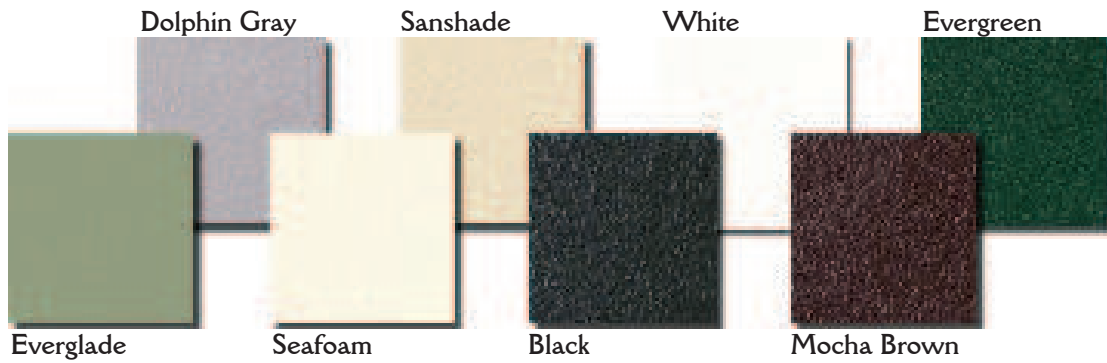

Oasis Cabinetry

BY CRESTWOOD, INC

*Thermal Hickory
Heartland Door Style
Opalescence Granite*

CRESTWOOD
SALINA, KANSAS

www.crestwood-inc.com

DOOR STYLES

DOOR AND DRAWER FRONT OPTIONAL EDGE PROFILES:

BELMONT
Available in Cypress, Teak,
Thermal Oak and Thermal Hickory

BEVERLY
Available in Bamboo

HEARTLAND
Available in Cypress, Teak,
Thermal Oak and Thermal Hickory

BERKLEY
Available in Cypress, Teak,
Thermal Oak and Thermal Hickory

PRESCOTT
Available in Cypress, Teak,
Thermal Oak and Thermal Hickory