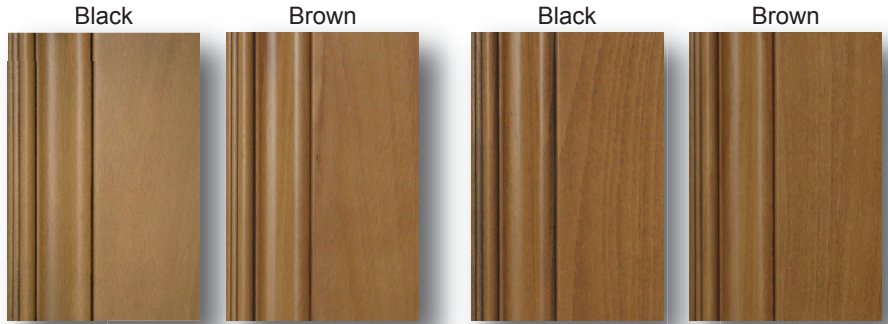

Stain/Glazes

B
E
E
C
H

Fawn

Havana

C
H
E
R
R
Y

Black

Black

Brown

Black

Brown

Black

Bistro

Cinnamon

Fig

Smoke

Black

Black

Black

Brown

Black

Brown

Mink

Port

Redbank

Black

Brown

Havana

Mink

Port

Sand

We recommend viewing a sample door, in the wood and finish you are considering, prior to ordering.